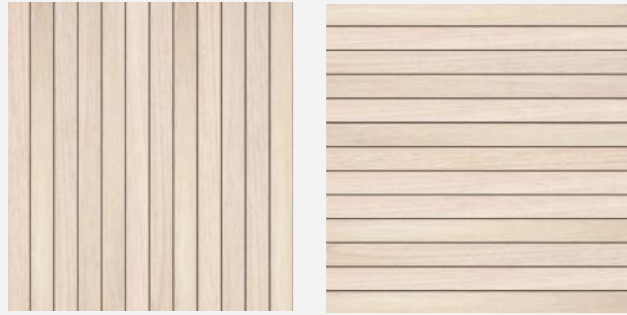

standard exterior finishing materials

Facade: vertical or horizontal timber cladding, painted

Windows and balcony doors PVC, inward opening, inside white, outside anthracite

Aluminium or glass-aluminium railings
Dark grey, safety glass

Exterior doors Swedoot Function Bering
11X21 DARK GREY

External rainwater system and metal flashings
Dark grey

terraced house with external
terrace and staircase gallery

external terrace

external staircase