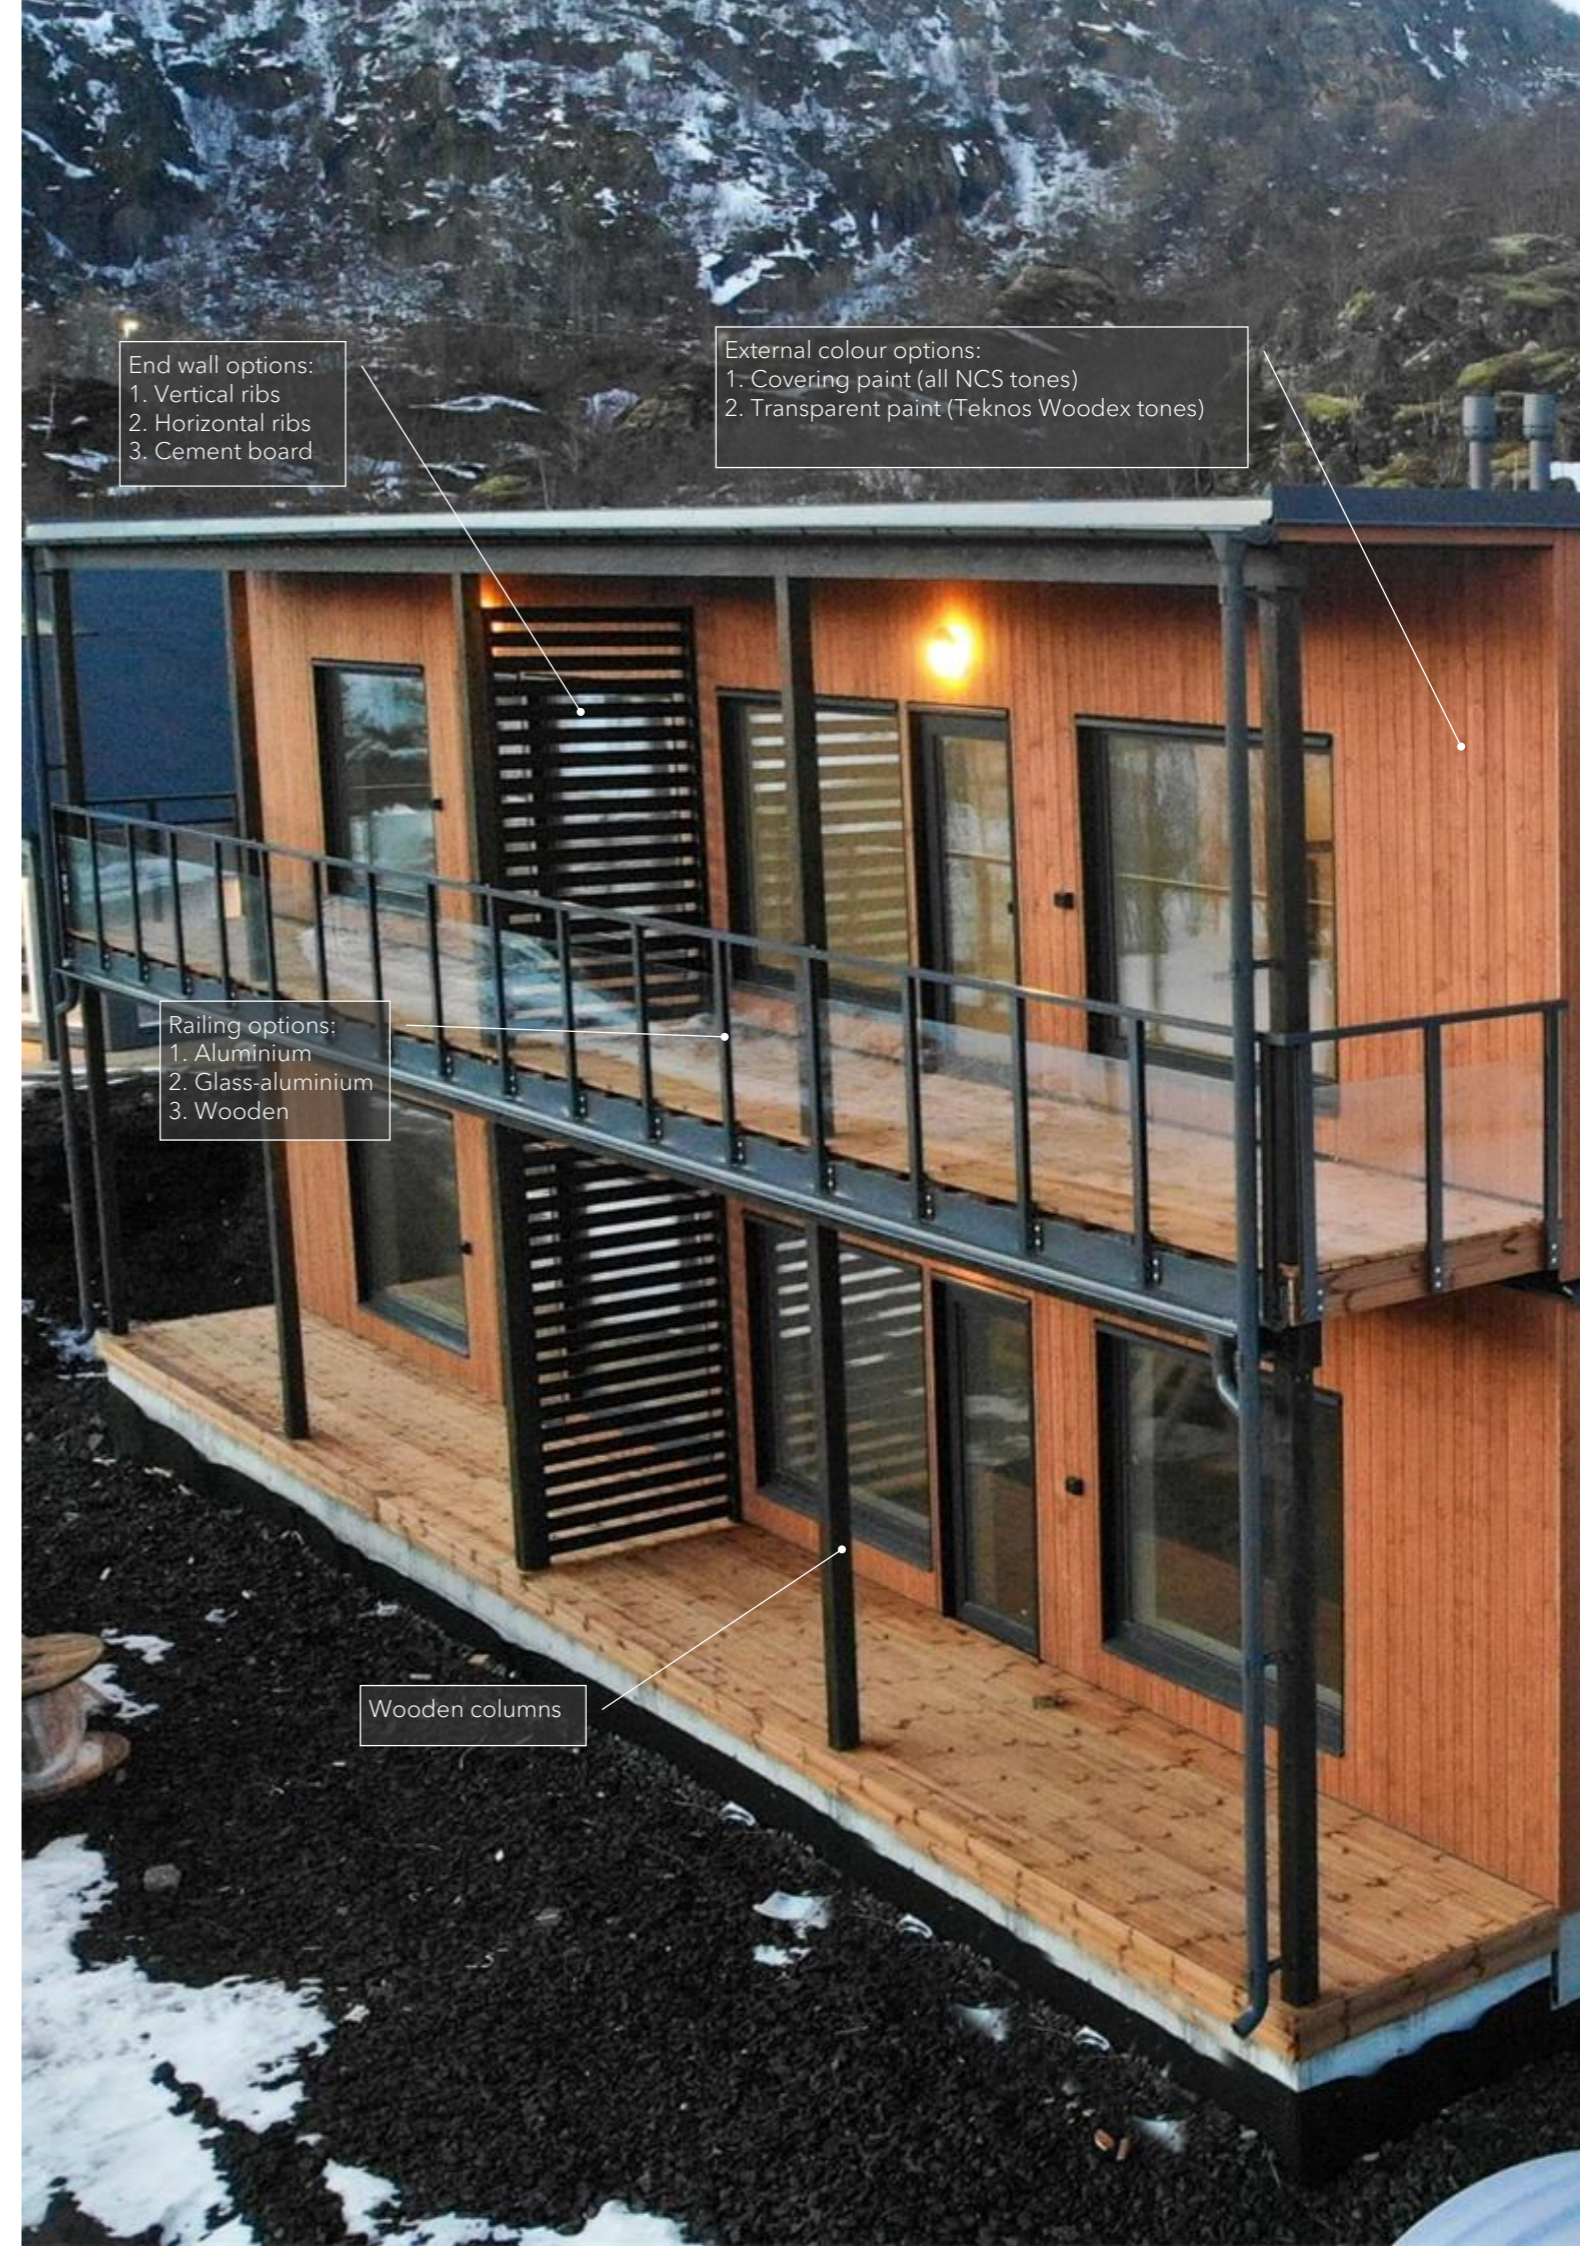

standard exterior finishing materials

Facade: vertical or horizontal timber cladding, painted

Windows and balcony doors PVC, inward opening, inside white, outside anthracite

Aluminium or glass-aluminium railings
Dark grey, safety glass

Exterior doors Swedoot Function Bering
11X21 DARK GREY

External rainwater system and metal flashings
Dark grey

terraced house with external
terrace and staircase gallery

external terrace

external staircase