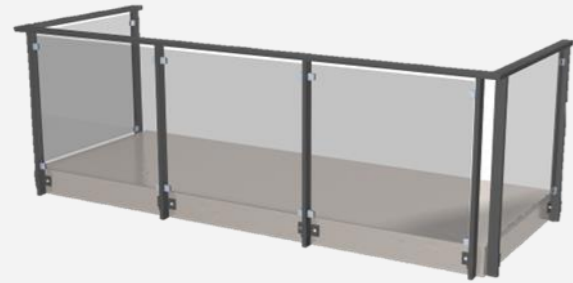

standard exterior finishing materials

Facade: vertical or horizontal timber cladding, painted

Windows and balcony doors PVC, inward opening, inside white, outside anthracite

Aluminium or glass-aluminium railings
Dark grey, safety glass

Exterior doors Swedoot Function Bering
11X21 DARK GREY

External rainwater system and metal flashings
Dark grey

terraced house with external
terrace and staircase gallery

external terrace

external staircase