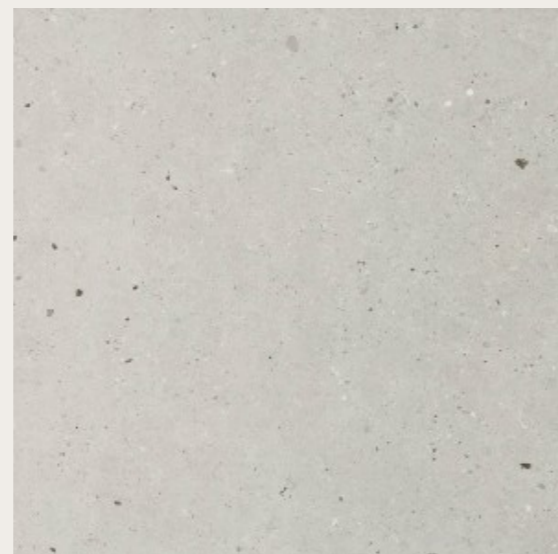

MOULDINGS

ENTRANCE FLOOR
ARGILE GRAPHITE 60X60

DARK

BATHROOM

CERAMIC TILES FOR FLOOR

SILVER GRAIN GREY 60X60

CERAMIC TILES FOR WALLS

SILVER GRAIN DARK 60X120