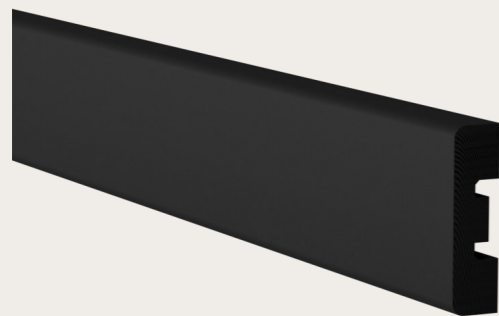

 DARK

DARK 

WALLS

CLICWALL ELEGANT
BLACK

CORNER PROFILE

DARK

GULV

WOODEN FLOOR
BJELIN

CERAMIC TILES FOR FLOOR

SILVER GRAIN GREY 5X5

DARK

DARK

BLACK DOORS
JELD-WEN SWEDOOR

HANDLES
HOPPE NEW YORK BLACK

Håndtak i aluminium

BLACK MOULDINGS
16x42 S9000-N

ELECTRIC SOCKETS ABB
IMPRESSIVO MATTE
BLACK

DCL - SOCKETS

- Kitchen
- bedrooms

SPOT LIGHTS

UNIVERSAL RD
9,3W/860lm/3000K
500mA 33* CRI90/DIM
svart

LED LIGHTS

- Hall 2x2m
- Kjøkken 1x2m

LED-SPOT LIGHTS