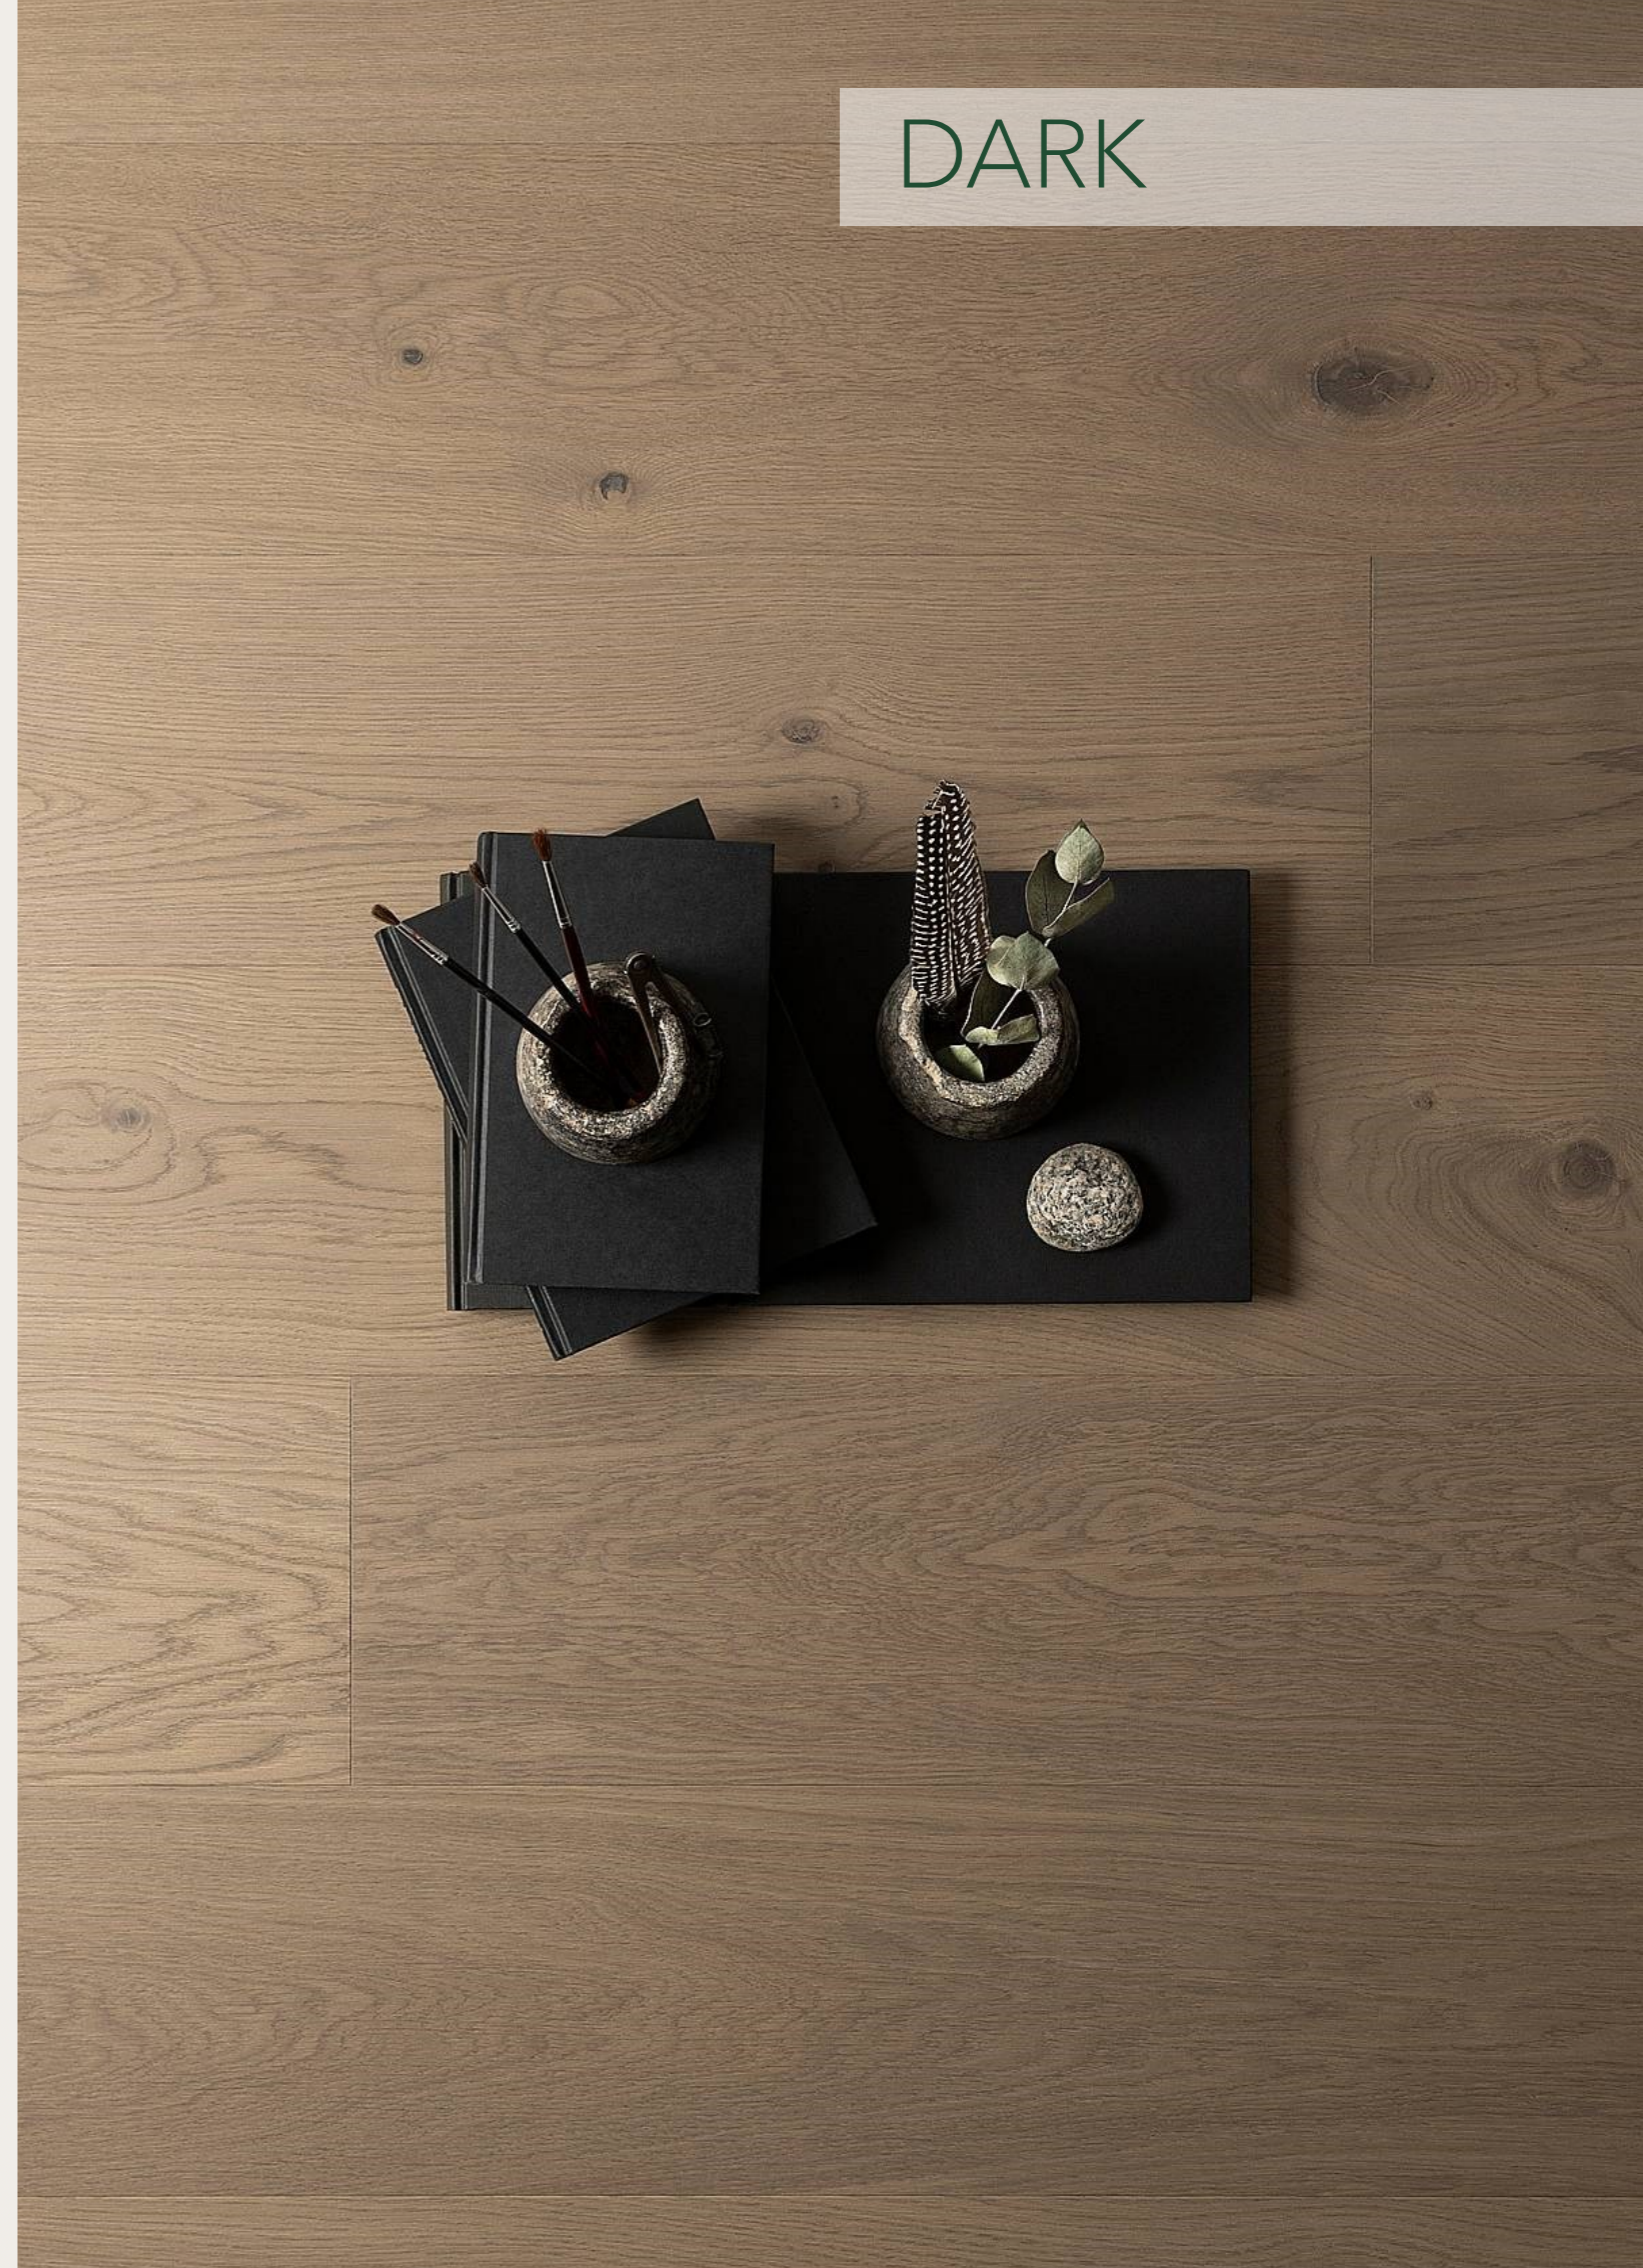

GULV

WOODEN FLOOR
BJELIN

MOULDINGS

ENTRANCE FLOOR
ARGILE GRAPHITE 60X60

DARK