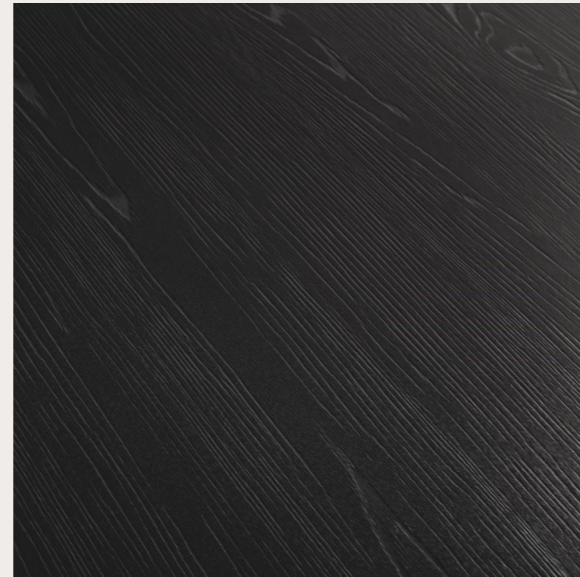

 DARK

DARK 

WALLS

CLICWALL ELEGANT
BLACK

CORNER PROFILE

DARK

GULV

WOODEN FLOOR
BJELIN