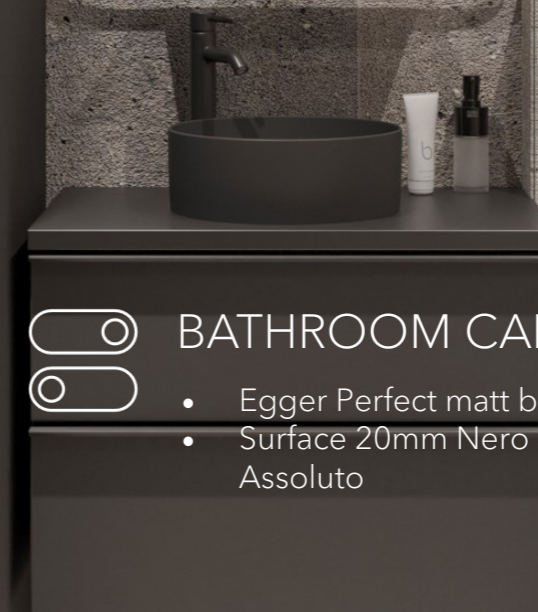

LED 8W/670lm/3000K, IP44, angle 40* D92 H36mm

BATHROOM

SAUNA HEATER
BLACK

WALL HUNG
TOILET
VILLEROY BOCH
SUBWAY 2.0

SHOWER SET
HANSGROHE CROMA
BLACK

MIXER
HANSGRHOHE
REBRIS BLACK

SINK
GRACER,
MATTE-BLACK

DARK

MIRROR WITH LIGHT
BALTECO PO 80

BATHROOM CABINET
• Egger Perfect matt black
• Surface 20mm Nero Assoluto

KITCHEN

DARK

veneer doors black

handles black
KAEM412-30

kitchen top Caesarstone Quartz Piatra Grey

sink „square 50“