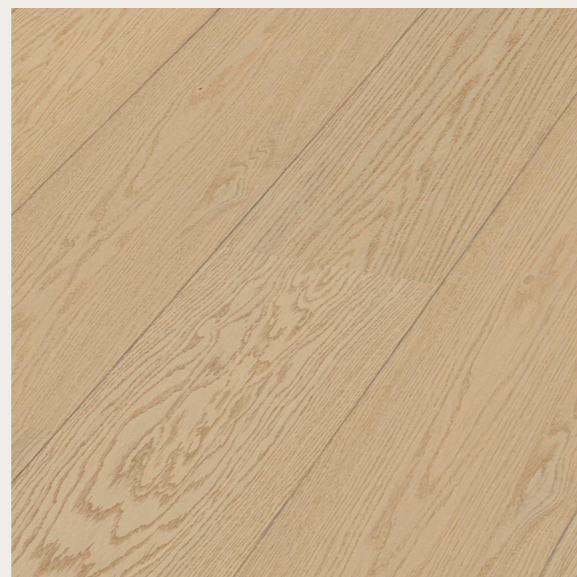

FLOOR

WOODEN FLOOR
NATURAL ALABASTER
OAK 8919

MOULDINGS
NATURAL ALABASTER
OAK 8919