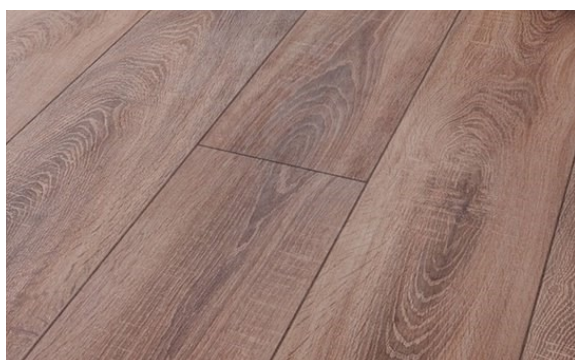

Standard

EXTERIOR FINISHING OPTIONS

Facade: vertical timber cladding, painted

Windows and balcony doors PVC inward opening, inside white, outside anthracite

Dark grey metal balcony railings with safety glass

Standard

INTERIOR FINISHING OPTIONS

White - Transilvania Oak D3792 V4 10mm ,
Swiss Krono

Oak - Sherwood Oak 5985 8mm,
Krono Original

Floorboards pine WHITE: 12x58

Dark - Shire Oak 8633 8mm,
Krono Original

HALLWAY FLOOR:

Colliano 30x30 LIGHT
GREY

Colliano 30x30 GREY

Colliano 30x30 DARK
GREY

Standard ceramic tiles in the hallway

* Photos are illustrative, actual color may vary.

Standard

INTERIOR FINISHING OPTIONS

White interior doors Jeld-Wen: Easy GW,
NCS S 0502-Y