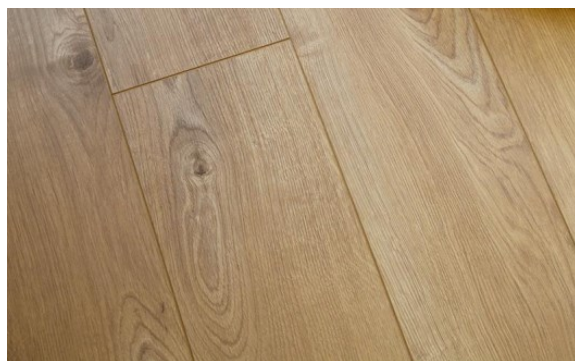

Standard

EXTERIOR FINISHING OPTIONS

Facade: vertical timber cladding, painted

Windows and balcony doors PVC inward opening, inside white, outside anthracite

Dark grey metal balcony railings with safety glass

Exterior doors Jeld Wen Function Bering 11X21 DARK GREY

Dark grey metal window and roof sheets and drainpipe system

Nordtronic Pietra exterior lights

Door lock ASSA 2500

** Photos are illustrative, actual color may vary.*

Standard

INTERIOR FINISHING OPTIONS

White - Transilvania Oak D3792 V4 10mm ,
Swiss Krono

Oak - Sherwood Oak 5985 8mm,
Krono Original

Floorboards pine WHITE: 12x58

Dark - Shire Oak 8633 8mm,
Krono Original

HALLWAY FLOOR: