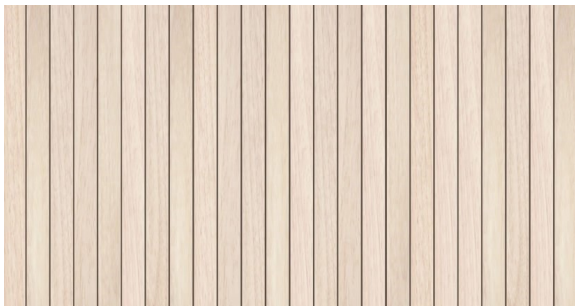

Standard

EXTERIOR FINISHING OPTIONS

Facade: vertical timber cladding, painted

Windows and balcony doors PVC inward opening, inside white, outside anthracite

Dark grey metal balcony railings with safety glass

Exterior doors Jeld Wen Function Bering 11X21 DARK GREY

Dark grey metal window and roof sheets and drainpipe system

Nordtronic Pietra exterior lights

Door lock ASSA 2500

** Photos are illustrative, actual color may vary.*

Standard

INTERIOR FINISHING OPTIONS

White - Transilvania Oak D3792 V4 10mm ,
Swiss Krono

Oak - Sherwood Oak 5985 8mm,
Krono Original

Floorboards pine WHITE: 12x58

Dark - Shire Oak 8633 8mm,
Krono Original

HALLWAY FLOOR: