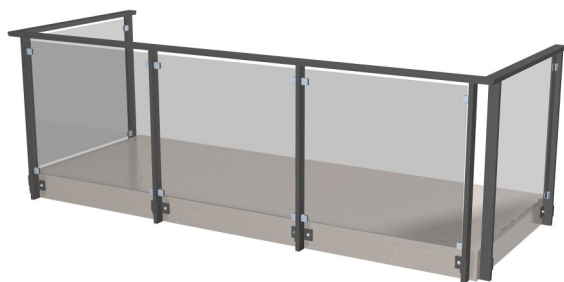

Standard

EXTERIOR FINISHING OPTIONS

Facade: vertical timber cladding, painted

Windows and balcony doors PVC inward opening, inside white, outside anthracite

Dark grey metal balcony railings with safety glass

Exterior doors Jeld Wen Function Bering 11X21 DARK GREY

Dark grey metal window and roof sheets and drainpipe system

Nordtronic Pietra exterior lights

Door lock ASSA 2500

** Photos are illustrative, actual color may vary.*