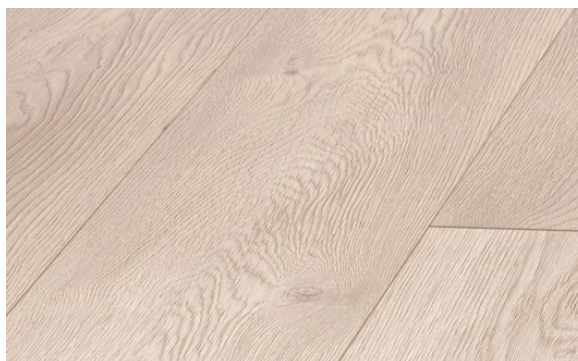

Standard

EXTERIOR FINISHING OPTIONS

Facade: vertical timber cladding, painted

Windows and balcony doors PVC inward opening, inside white, outside anthracite

Dark grey metal balcony railings with safety glass

Exterior doors Jeld Wen Function Bering 11X21 DARK GREY

Dark grey metal window and roof sheets and drainpipe system

Nordtronic Pietra exterior lights

Door lock ASSA 2500

** Photos are illustrative, actual color may vary.*

Standard

INTERIOR FINISHING OPTIONS

White - Transilvania Oak D3792 V4 10mm ,
Swiss Krono

Oak - Sherwood Oak 5985 8mm,
Krono Original

Floorboards pine WHITE: 12x58

Dark - Shire Oak 8633 8mm,
Krono Original

HALLWAY FLOOR: